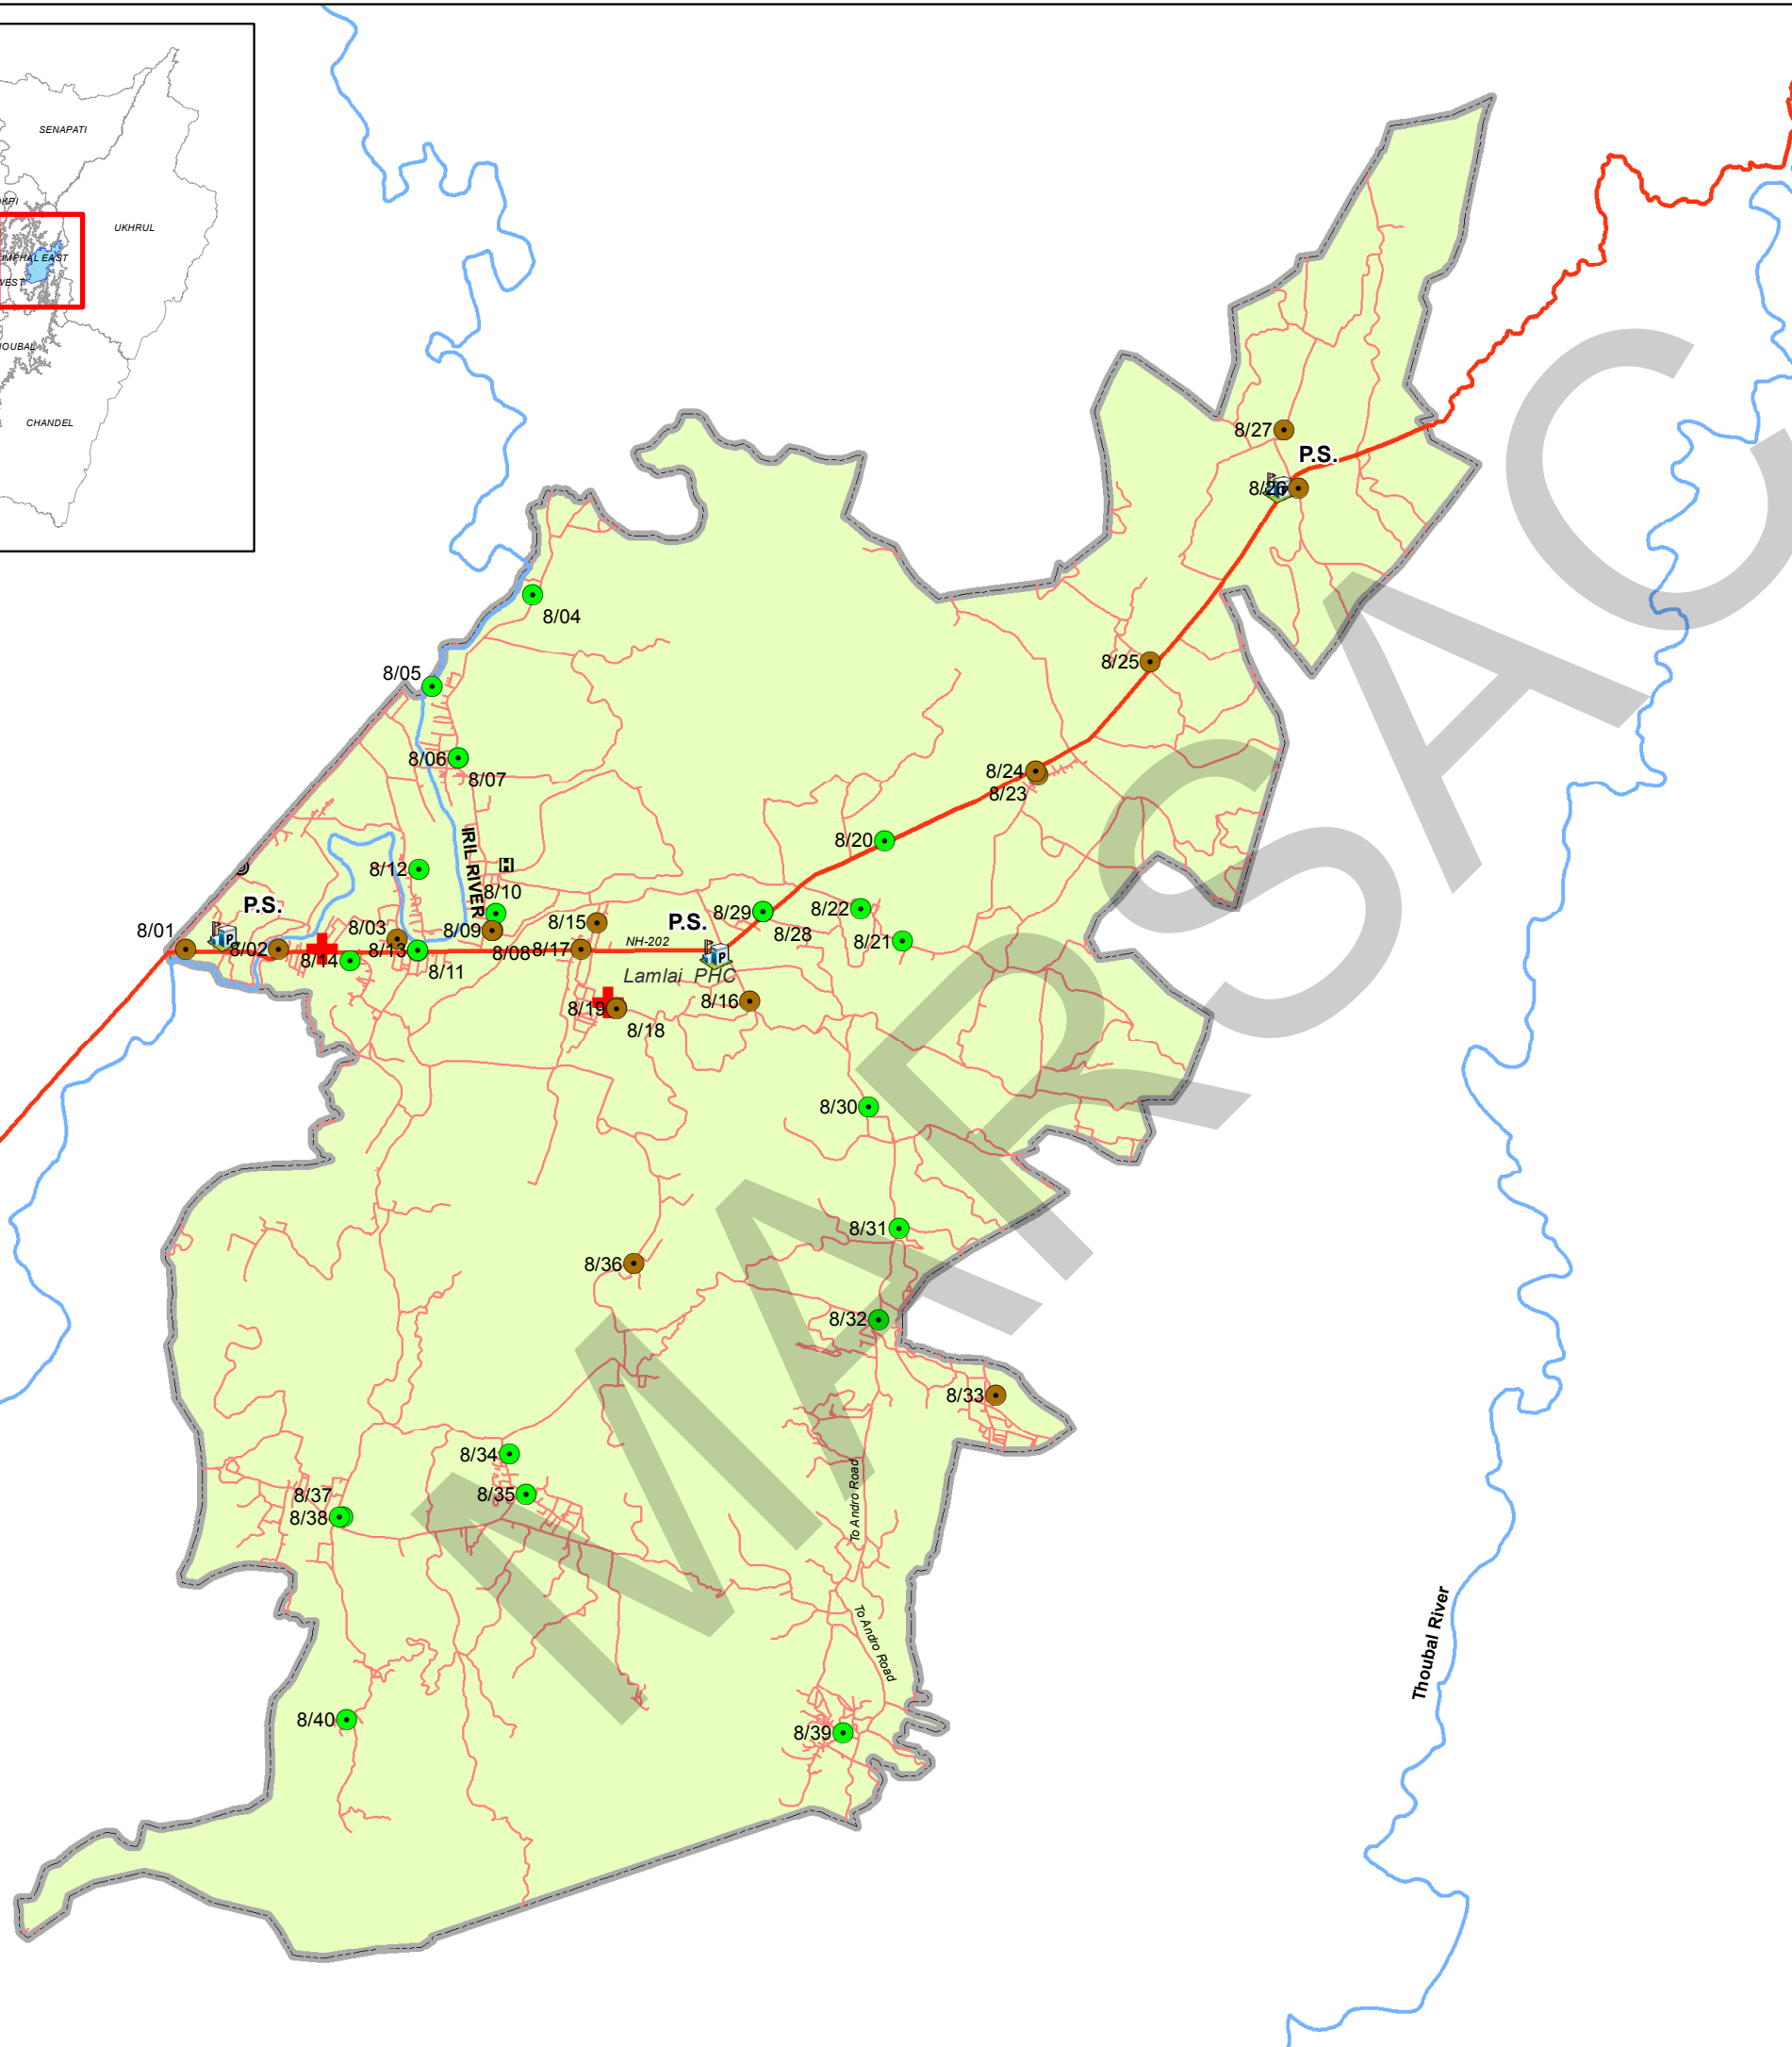

MANIPUR

AC MAP (8-Lamlai AC)

Legend

- Health Centre
- Police Station
- DistrictHQ
- Sub-DivisionHQ
- Helipad
- River
- National Highway
- Other Roads
- AC Boundary

Polling Stations

- Normal
- Critical
- Vulnerable
- Both